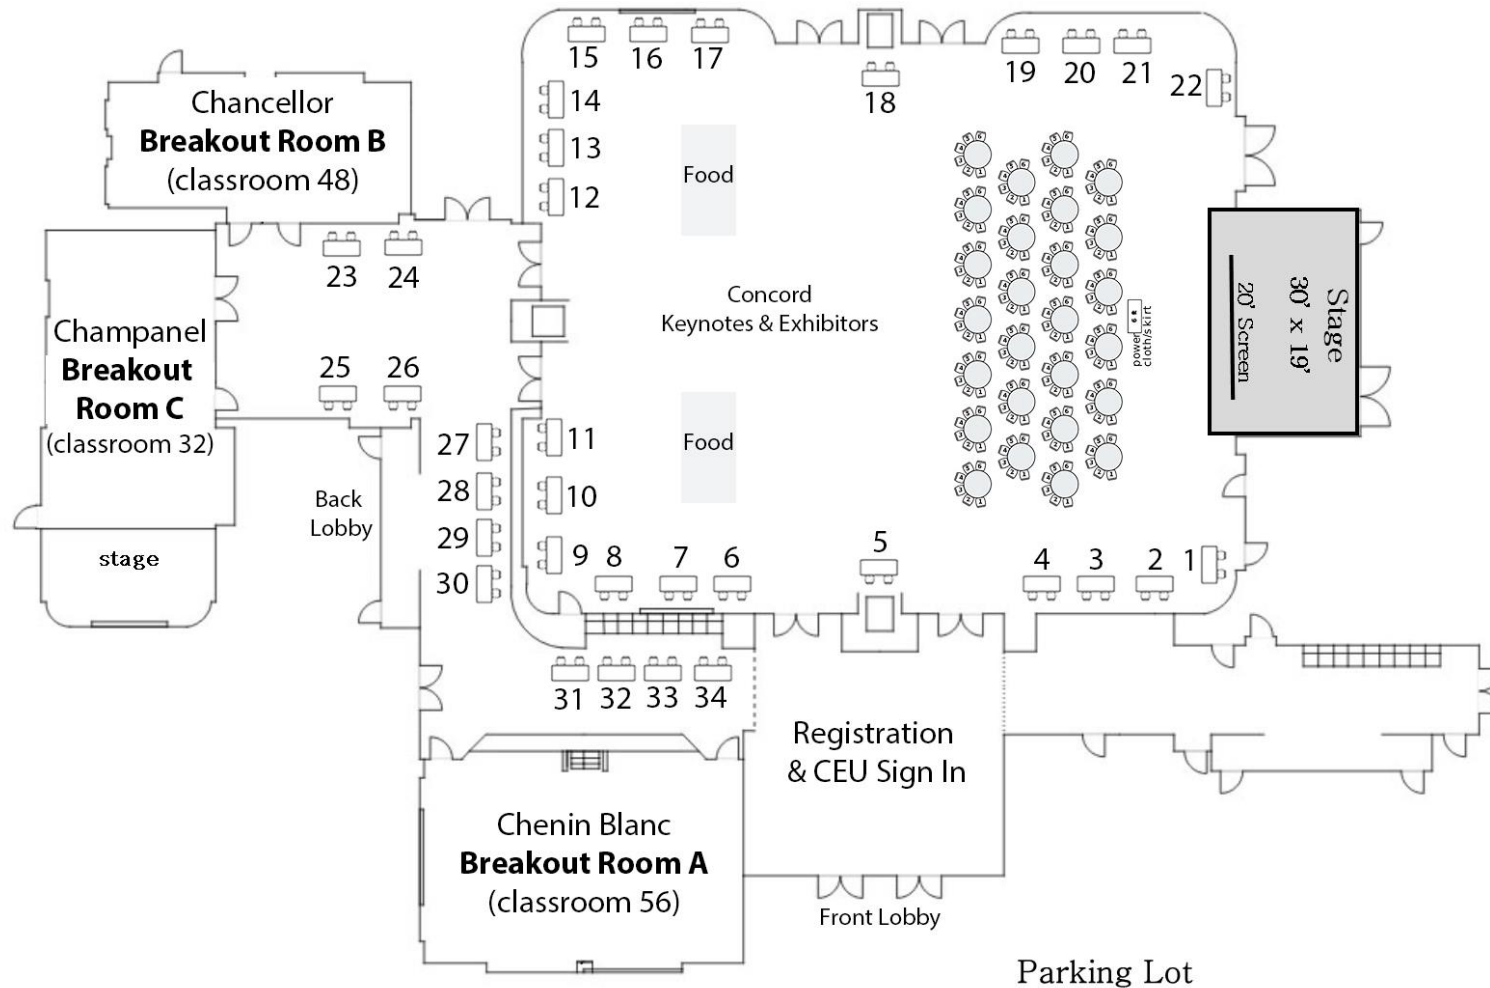

**2018 Southwest Chapter ASSE
Professional Development Conference**
Thursday, April 26, 2018
Grapevine Convention Center, Grapevine, TX

Exhibitor Booth Locations on Page 2

**2018 Southwest Chapter ASSE
Professional Development Conference**
Thursday, April 26, 2018
Grapevine Convention Center, Grapevine, TX

2018 PDC Exhibitor Booth Locations

Booth	Company	Booth	Company
1	OSHA	12	EmployBridge
2	3M	13	Ritz Safety
3	Honeywell Analytics Inc.	14	Southeastern Oklahoma State University
4	Slice, Inc	15	Guardian Fall Protection
5	John & Jurgiel & Associates	16	MSC Industrial Supply
6	Blackline Safety	17	EHS Momentum, LLC
7	Work Wear Safety Shoes	18	Industrial Optical, Inc.
8	mySafetyProfiler	19	Bullard
9	RS HUGHES	20	SKC Inc.
10	Advanced Ergonomics Inc	21	Open
11	Avetta	22	ASSE